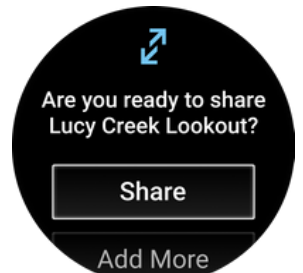

STAY CONNECTED

Enjoy everyday wearability, and live connected with smart notifications on your compatible smartphone, music storage, Garmin Pay contactless payments and more.

GARMIN SHARE

NEW

Use this feature to easily share saved locations, courses and workouts with friends' compatible Garmin devices.